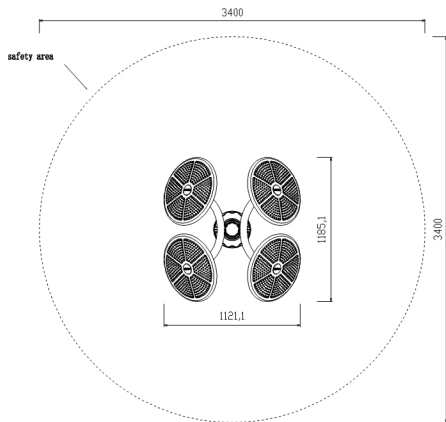

TURNING WHEELS

TURNING WHEELS

1. 12m X 1.18m X 1.48m