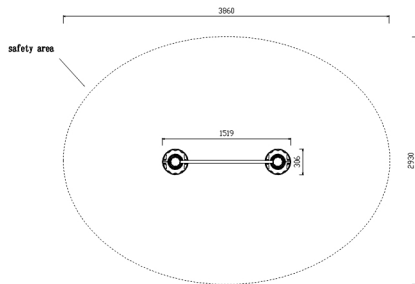

# SPALLIERA

SPALLIERA

1.51m X 0.3m X 2.45m

**Golden Games**