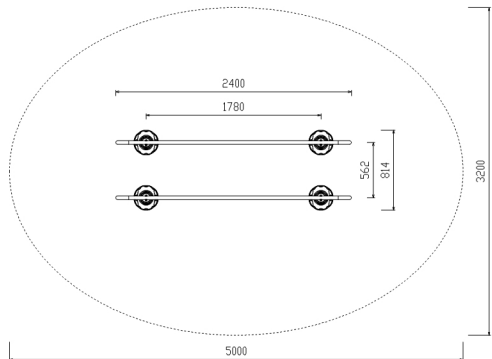

BARRE PARALLELE

BARRE PARALLELE	
2.4m X 0.81m X 1.44m	